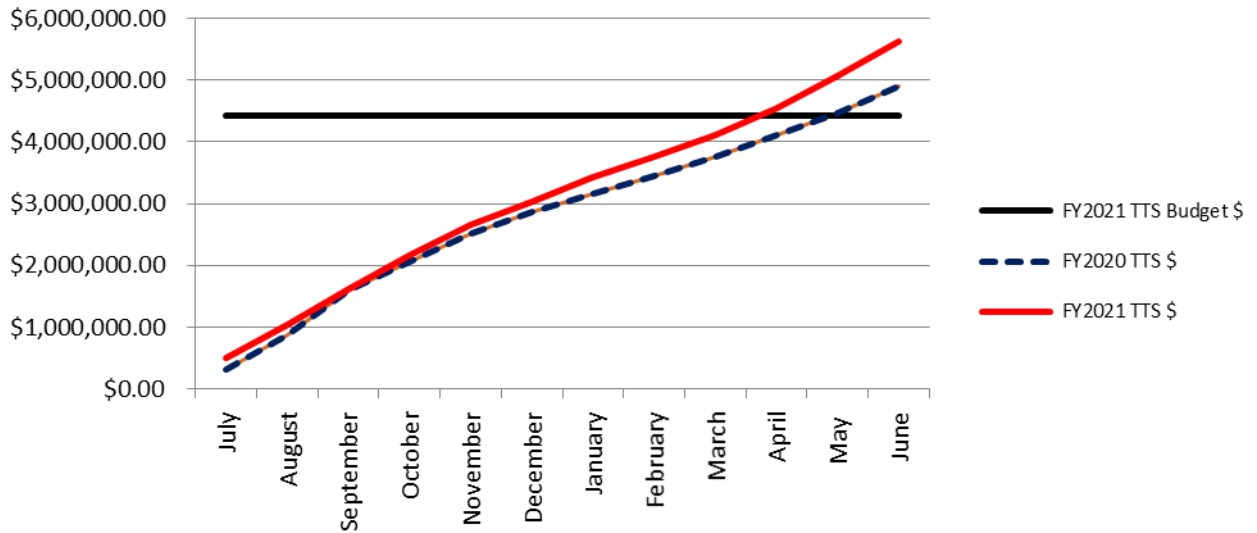

TTS Inbound & Outbound Tonnage

Recycling Tonnages

Teton County Diversion Rate

TTS Revenues

Recycling Center Revenues